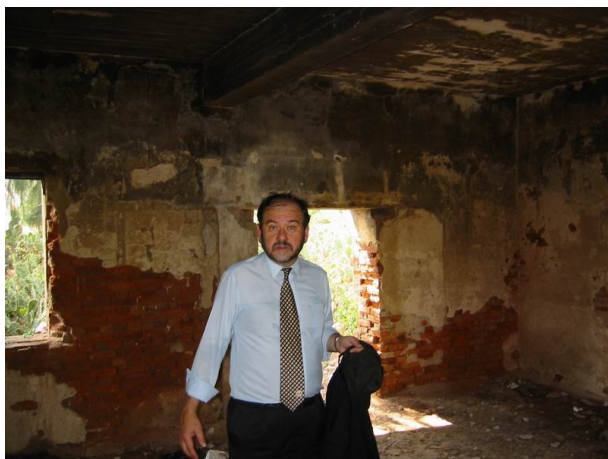

Not much is known in Australia about the connection with Hainan, nor the Japanese invasion of 1940, which preceded the attack on Pearl Harbor in December 1941. Australian troops captured in the Dutch East Indies, now Indonesia, were first held in prisoner-of-war camps on Ambon Island and thousands later transferred to Basuo on Hainan Island until subsequently liberated by the Americans in 1945.

Photo 1 Outside one of the decaying prison buildings in Basuo

Basuo Prison was where almost 300 Australian prisoners-of-war died together with thousands of Dutch, Indian, British and Americans.

Photo 2 Inside another prison building at Basuo

There is still time to restore some of these buildings as a 'Legacy of Peace' for all who suffered there – Chinese, Australian, Dutch, Indians, British, American and Japanese

Photo 3: The Basuo Memorial for Chinese dead