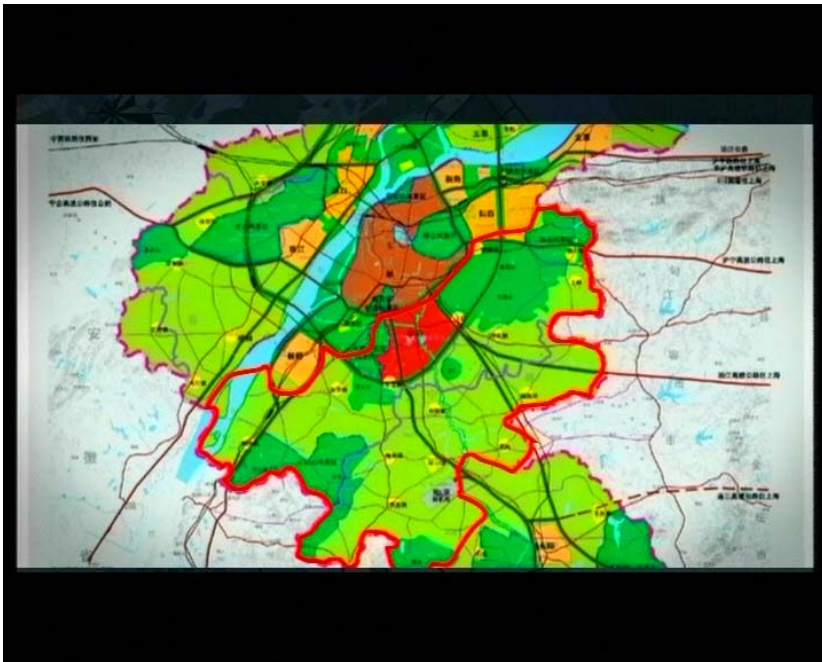

FRAMES FROM THE NANJING DVD

Title of DVD

Location of Nanjing

Scroll to next page for two more frames.

Jiangning District is within the red boundary.

It is visibly a modern city.

To get a copy of the 11-minute DVD of Nanjing and Jiangning District, send an email to: